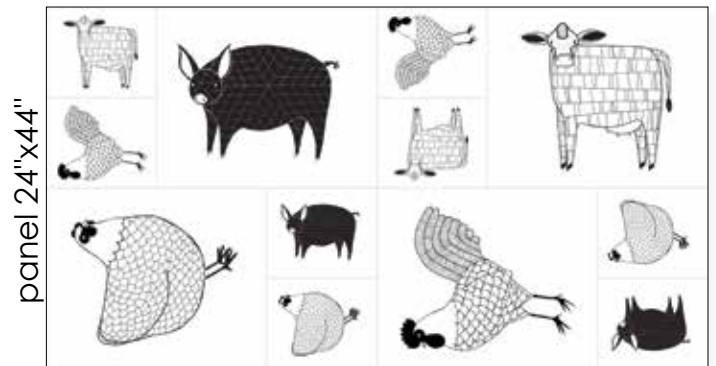

FARM FRESH

BY GINGERBER

Z E S T F O R Y O U R N E S T

Farm Fresh brings you Gingerber's signature animals along with plenty of fun, summery patterns to create the most happy and fresh quilts! Farm Fresh feels like you are on a picnic with colors of red and blue, plus just a touch of black and white. The mix means that your *Farm Fresh* quilts can read very minimal or extremely colorful.

48260 12