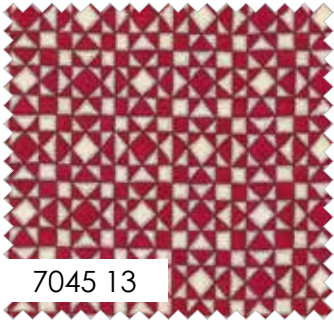

MY COUNTRY Kathy Schmitz Studios

IVORY
9900 60

7040 12

7040 11

Panels measure 24" x 44".
Flag measures 15.5" x 22.5"
Star borders are 7" wide.
Large stars are 3.5".
Small stars are 1.75".

7041 11

7041 12

Panels measure 24" x 44". Pillow sizes vary.

TAN
9900 13

BELLA SOLID COORDINATES

moda FABRICS + SUPPLIES®

DECEMBER DELIVERY

MY COUNTRY Kathy Schmitz Studios

7043 13

7044 17

7046 13

7042 17

7045 13

7044 22

7045 17

7043 11

7044 11

7042 12

7046 11