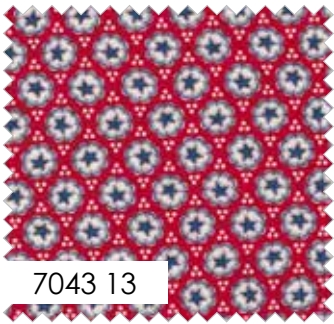

MY COUNTRY Kathy Schmitz Studios