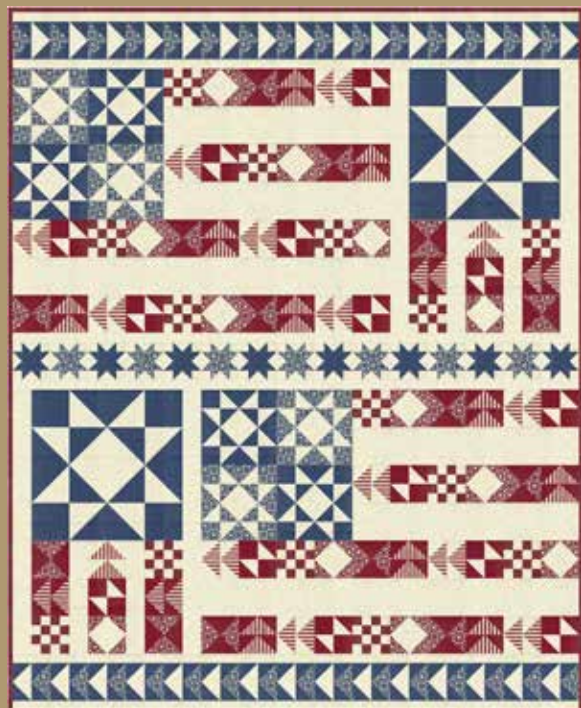

MY COUNTRY

Kathy Schmitz Studios

**KIT
7040**

Patterns by Coach House Designs

CHD 2122

Rockets Red Glare Table Runner 51" x 22"

CHD 2122
Rockets Red Glare Wall 38" x 45"

Kit includes wall hanging quilt & table runner!

This is My Country, land that I love!

I know the words to all of our patriotic songs and sing them proudly. My favorite song is *America the Beautiful*, written by Katharine Lee Bates. The lines "amber waves of grain," and "sea to shining sea" are so visual to me that I wanted to design this collection with a nod to simpler times by giving it a nostalgic touch. I like to think Katharine would want to sew a quilt using these fabrics.

- Kathy

DECEMBER DELIVERY

moda FABRICS + SUPPLIES®

[Click Here To Shop This Collection!](#)

CHD 2124

Stitched With Pride 60" x 74"

CHD 2123

Flag Day 72" x 84"