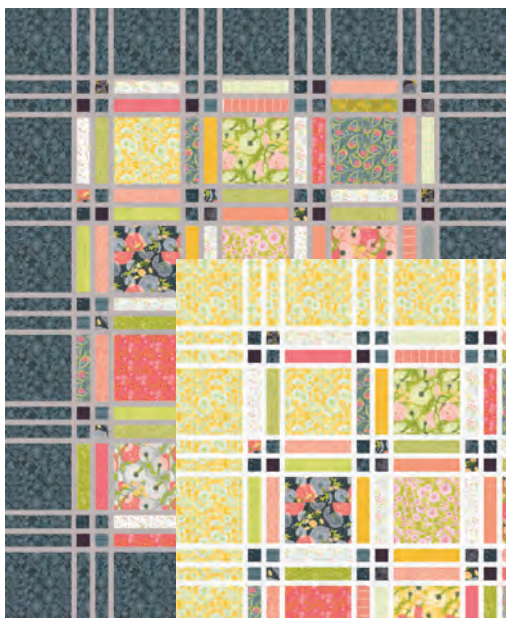

Dandi Duo

ROBIN PICKENS

Dandi Duo is the sister collection to Dandi Annie, one of my favorite groups with big white dandelion seed puffs and lots of childhood memories. The beautiful and dreamy weeds are still growing strong and back for another season of blowing wishes to the wind. The main print in Dandi Duo features the big dancing seed puffs along with golden blooms that have yet to turn to seed, backed by big pink circles and flowing leaves. A simpler illustrated “Dandi Toile” and dandelion paisley coordinate with the group, as well as “Little Bitties” of simply sketched blooms and a “Cross Stitch Stripe” for a linear companion. “Fly-away Seeds” is a delicate print of seedlings in flight. The existing colors of Thatched create the palette of Dandi Duo: Maize, Gray, Shadow, Greenery, Sugar Rose, Peach and Blizzard. These light and happy colors are balanced with the calm, serene nature of the grays and cool white. Don’t forget to add some Thatched 108” wideback fabric in Gray 85 or Blizzard 150 and Thatched premade Bias Binding in Gray or Soft Black to coordinate for easy finishing of your quilts. Dandi Duo feels happy and free. I hope it makes you as happy as it makes me! Close your eyes, make a wish and blow! Set your dreams free...

moda
FABRICS + SUPPLIES®

DECEMBER 2023 DELIVERY

RPQP PE155 Partial Eclipse 64" x 64"

Gray Version

Spring Version

Dark Gray

Yellow

RPQP F111 Fringe 68" x 82"

RPQP SSS103 Sliding Shoji Screens 80" x 90"
Queen Size Also Available

RPQP PTR PM154 Posies Table Runner 42" x 14"
& Placemats 18" x 13"
Multiple Colorways Available

Dandi Duo ROBIN PICKENS

48626 150

48752 11*

48756 11*

48755 11*

48750 12*

48751 12*

48626 28

48626 124

48753 11*

48754 13*