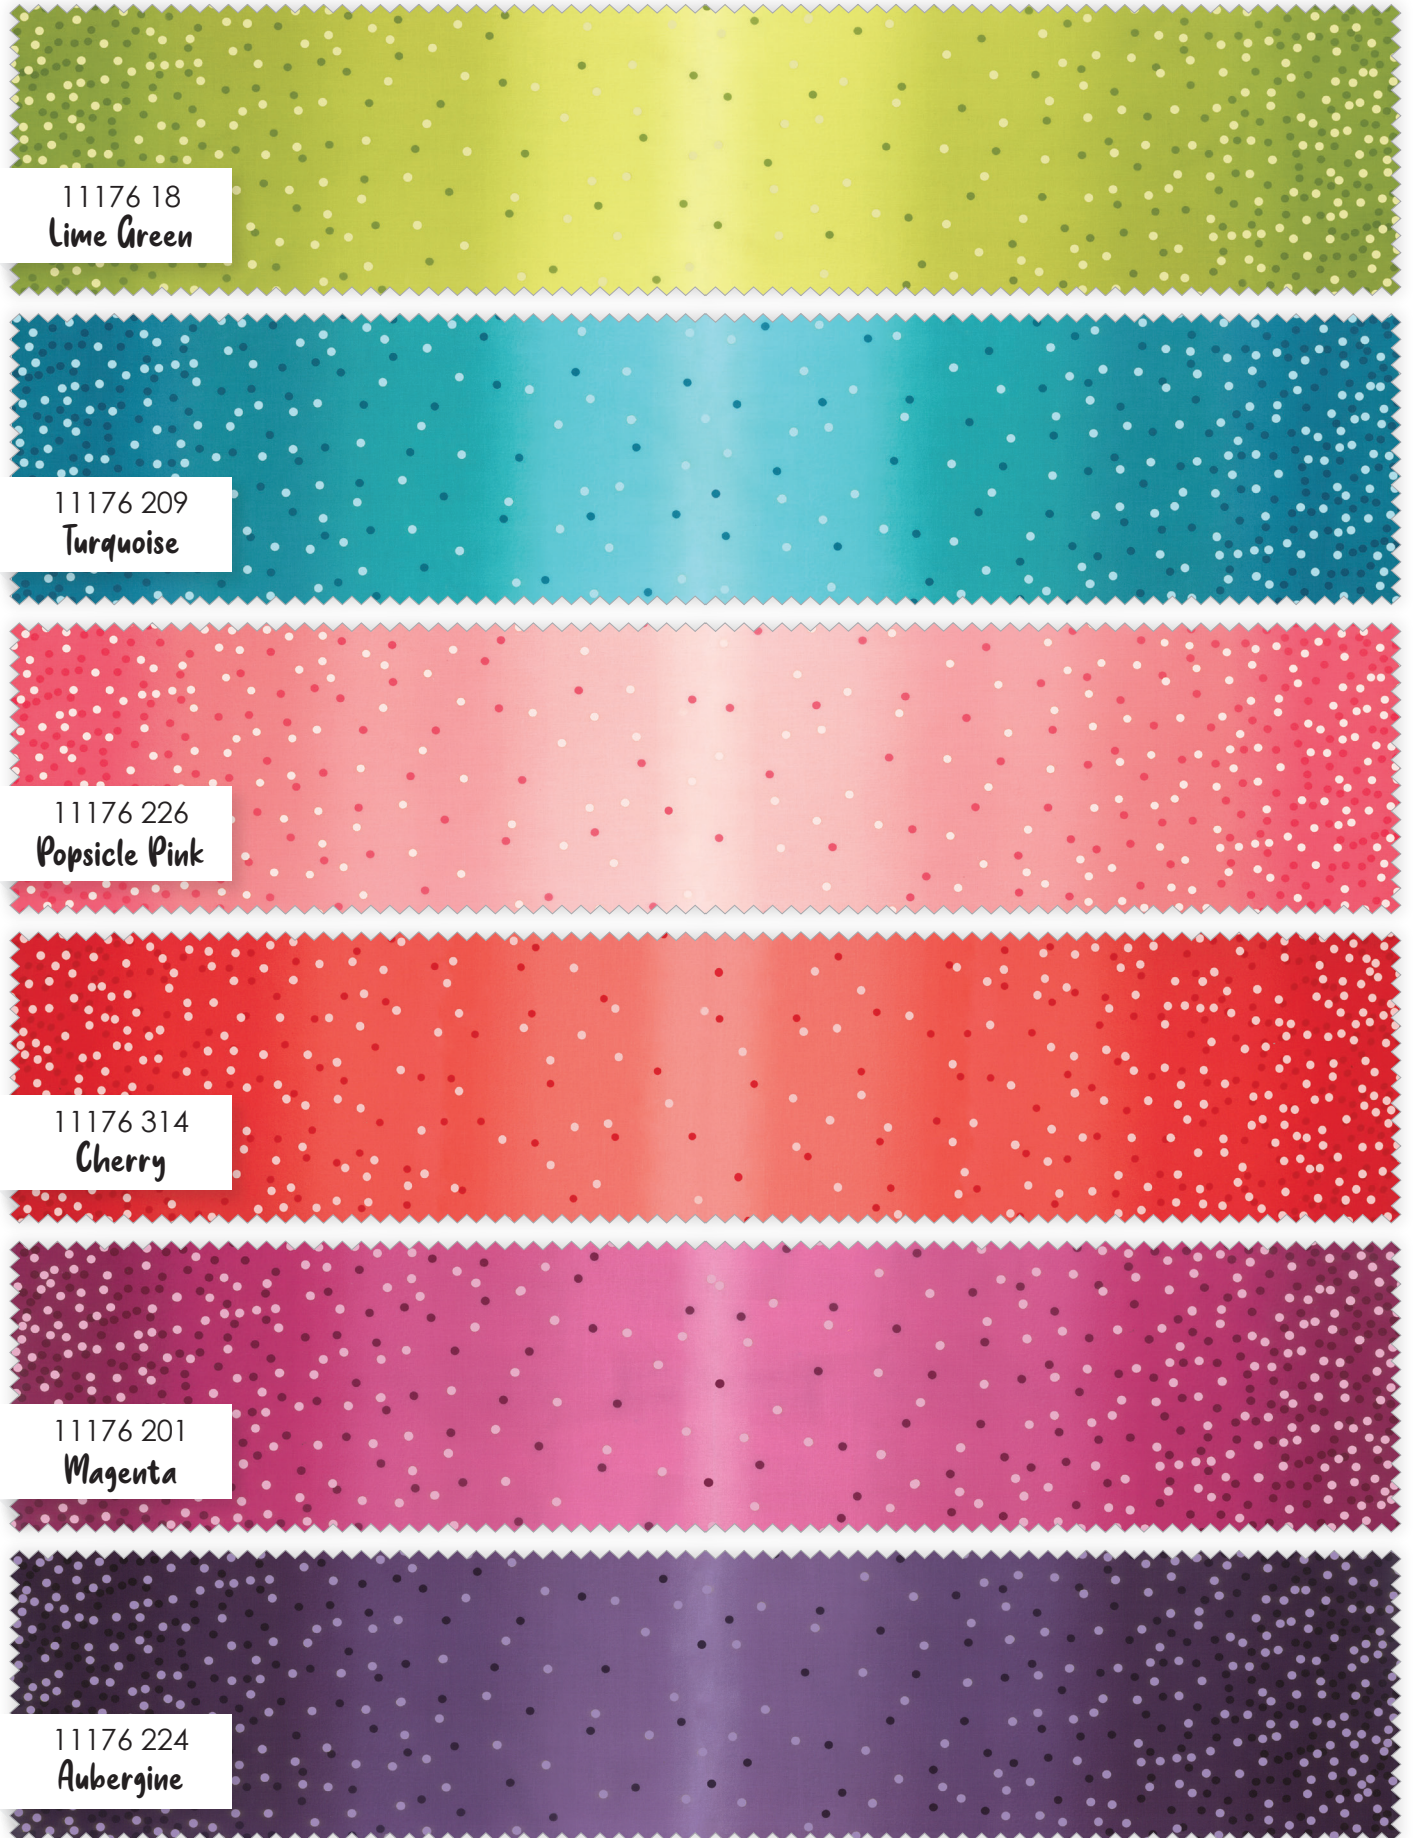

ombre confetti

108" quilt backs
V and Co.

108"

11176 332
Off White

11176 329
Natural

11176 13
Graphite Grey

11176 222
Onyx

11176 225
Indigo

JUNE DELIVERY

moda FABRICS + SUPPLIES®

All swatches shown at 40% to show full WOF

spread kindness like confetti!

[Click Here
To Shop This
Collection](#)

All swatches shown at 40% to show full WOF

11176

Asst.
12

JUNE DELIVERY

• 11 Prints • 100% Premium 200 Thread Count Cotton

JUNE DELIVERY

FABRICS + SUPPLIES®

moda