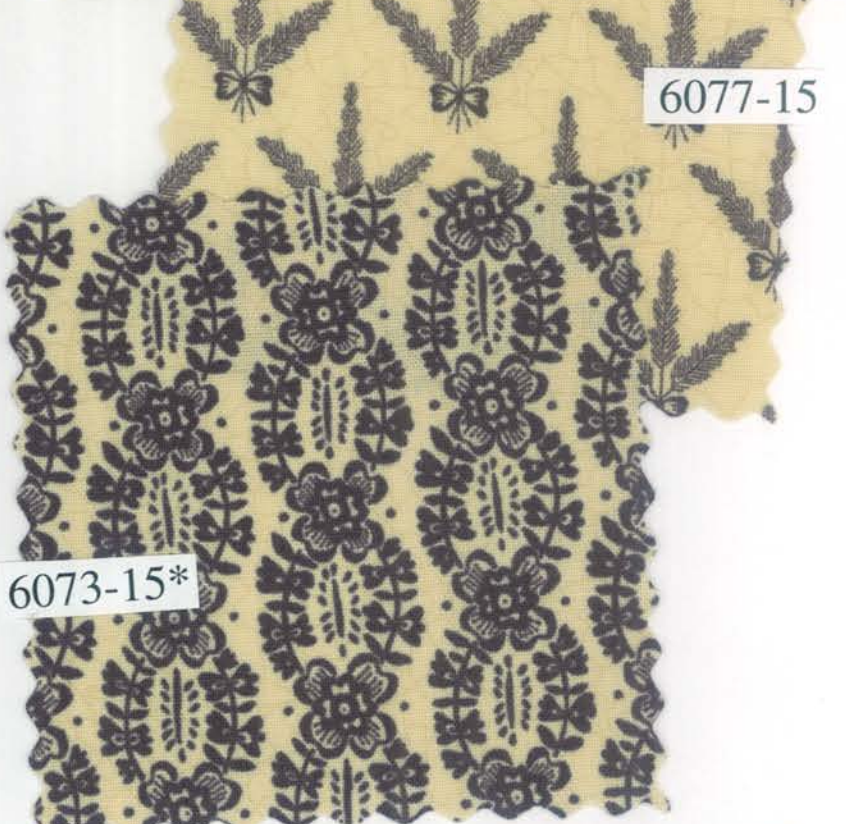

6078-11

6079-11\*

6071-11\*

Panel measures approximately 24" x 44"

Blocks measure approximately 6" x 6"

6070-16

Panel has been reduced approximately 70% to show overall pattern.

Kathy Schmitz

6071-15

6076-15\*

6078-15\*

6075-15\*

6074-14

6079-15\*

6072-15\*

6077-15