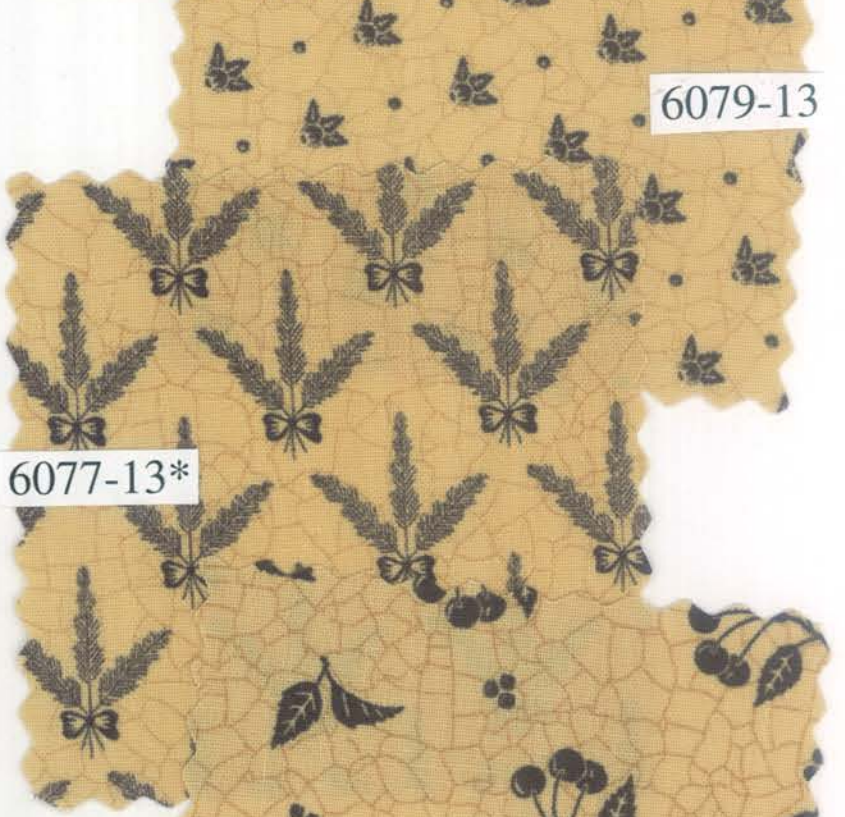

Panel measures approximately 24" x 44"

Blocks measure approximately 6" x 6"

6070-13\*

Panel has been reduced approximately 70% to show overall pattern.

6071-13\*

6076-13

6078-13\*

6075-13\*

6077-13\*

6079-13

6072-12\*

6074-13\*

6073-12

Panel measures approximately 24" x 44"

Blocks measure approximately 6" x 6"

6070-11\*

Panel has been reduced approximately 70% to show overall pattern.

Kathy Schmitz

6072-11

6073-11\*

6074-11\*

6075-11

6076-11\*

6077-11\*

6078-11

6079-11\*

6071-11\*

Panel measures approximately 24" x 44"

Blocks measure approximately 6" x 6"

6070-16

Panel has been reduced approximately 70% to show overall pattern.

Kathy Schmitz