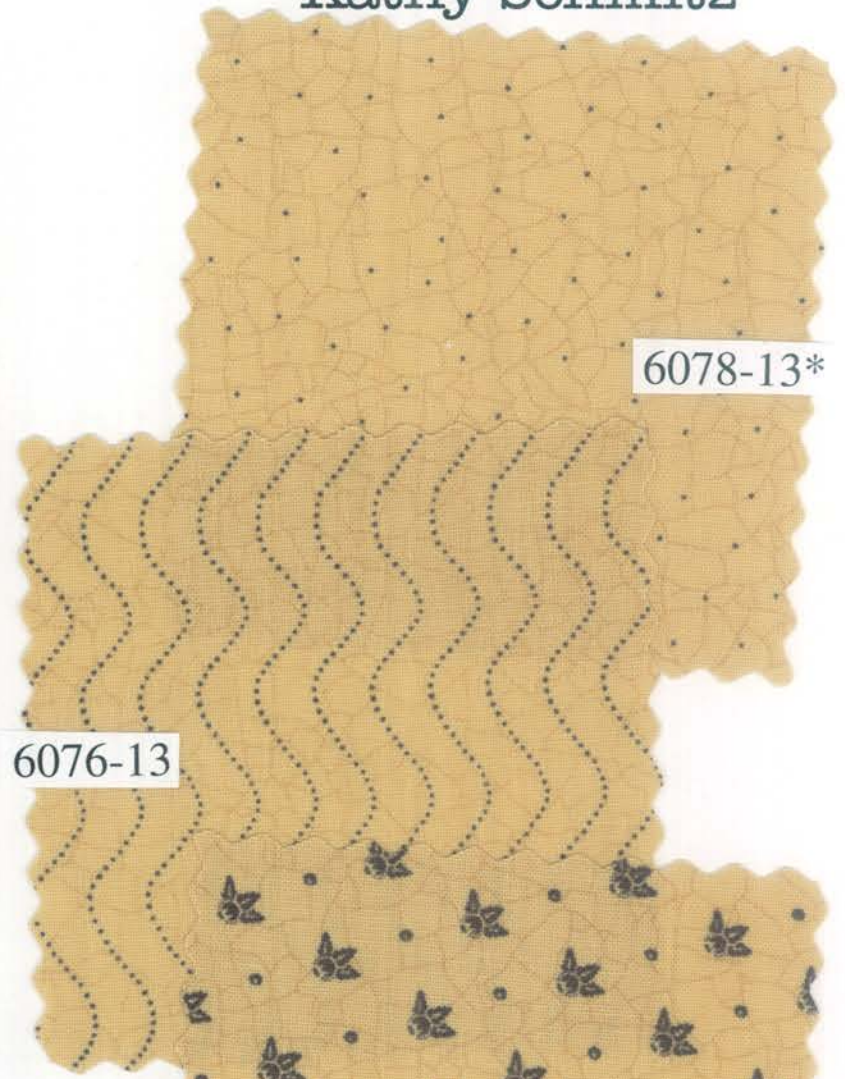

Panel measures approximately 24" x 44"

Blocks measure approximately 6" x 6"

6070-13\*

Panel has been reduced approximately 70% to show overall pattern.

6071-13\*

6076-13

6078-13\*

6075-13\*

6077-13\*

6079-13

6072-12\*

6074-13\*

6073-12

Panel measures approximately 24" x 44"

Blocks measure approximately 6" x 6"

6070-11\*

Panel has been reduced approximately 70% to show overall pattern.

Kathy Schmitz

6072-11

6073-11\*

6074-11\*

6075-11

6076-11\*

6077-11\*

6078-11

6079-11\*

6071-11\*

Panel measures approximately 24" x 44"

Blocks measure approximately 6" x 6"

6070-16

Panel has been reduced approximately 70% to show overall pattern.

Kathy Schmitz