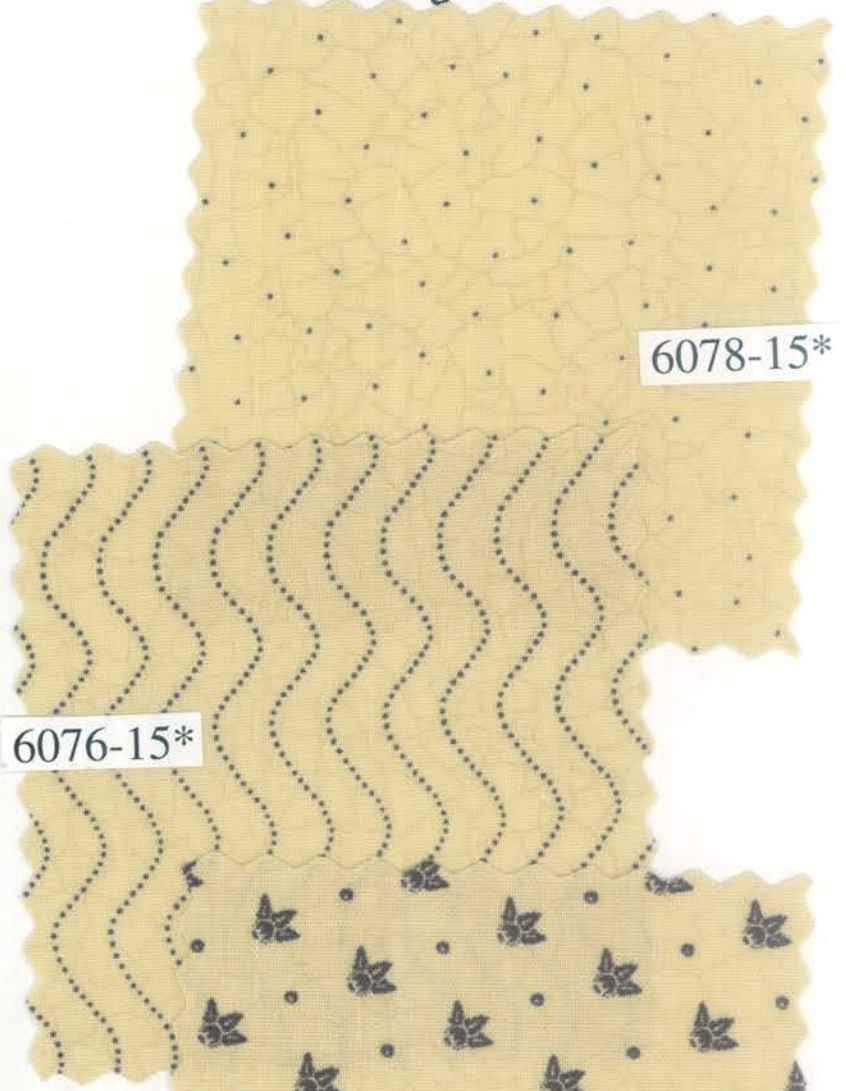

6076-15*

6078-15*