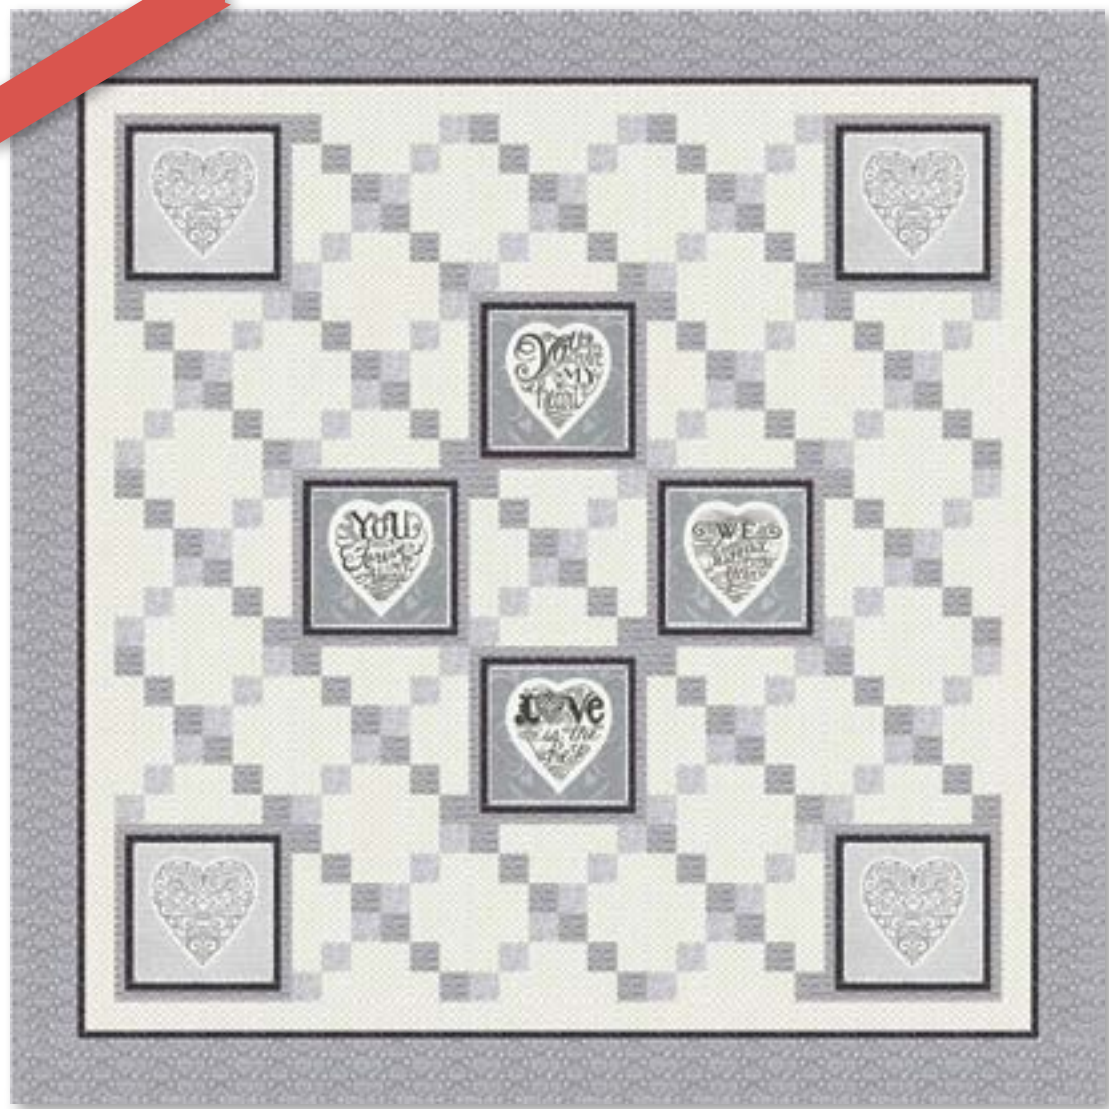

Passionate Pink  
19742 15

Passionate Pink  
19746 15

Passionate Pink  
19747 16

Passionate Pink  
19748 17

Passionate Pink  
19744 16\*

CHD 1522 / CHD 1522G Love is the Key Size: 56" x 65"

Ivory Black

19748 19

Gracious Grey

19740 12  
Panel 24" x 44". Each square approx. 9".

Gracious Grey

19741 15

Ivory Black

19741 14

Ivory Grey

19747 13